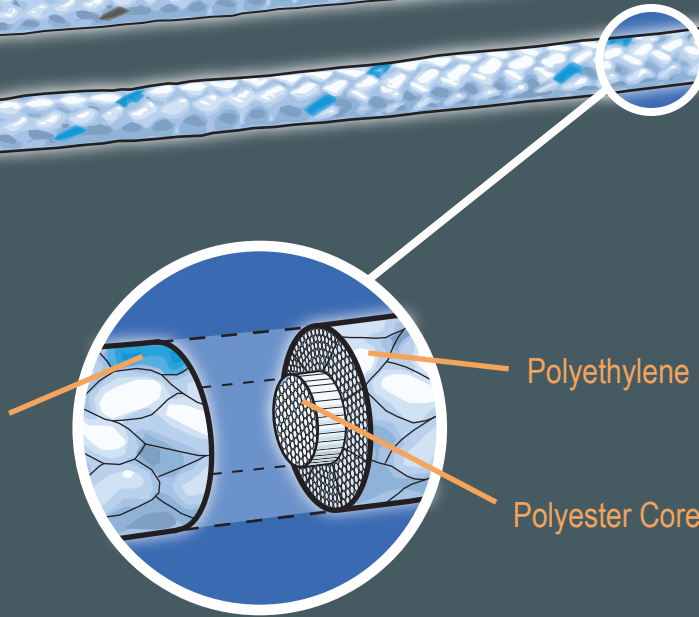

CP-FIBER

Ultra high molecular weight polyethylene braided non-absorbable suture

Available with Blue or Black Tracer for easier identification, sizing, motion detection, and arthroscopic visualization

Polyethylene Braided
Polyester Core

STRENGTH

- 2 times stronger than polyester size for size
- 15 times Stronger than Steel on a weighted basis

VARIETY

Available in large variety of suture sizes:
4/0, 3/0, 2/0, 1, 2, 3, 4, 5.

Also available, with or without needles, sterile or non-sterile, and multiple color tracer options.

DIAMETER

Unlike other comparable products, CP-Fiber meets USP Standards for diameter

CP Medical
Portland, OR USA

STERILE PRODUCT

PRODUCT CODE	SIZE	NEEDLE	COLOR	TRACER	LENGTH	PACKAGED
CPF-02	2	NM0-6	White	•	36"	1 Dozen
CPF-02C	2	NM0-6	White	Blue	36"	1 Dozen
CPF-02K	2	NM0-6	White	Black	36"	1 Dozen
CPF-05	5	•	White	•	36"	1 Dozen
CPF-05-SA	5	NCCS	White	•	36"	1 Dozen
BCPF-02-25	2	•	White	•	36"	Bulk - 25 pack
BCPF-02C-25	2	•	White	Blue	36"	Bulk - 25 pack
BCPF-02K-25	2	•	White	Black	36"	Bulk - 25 pack
BCPF-20-25	2/0	•	White	•	36"	Bulk - 25 pack